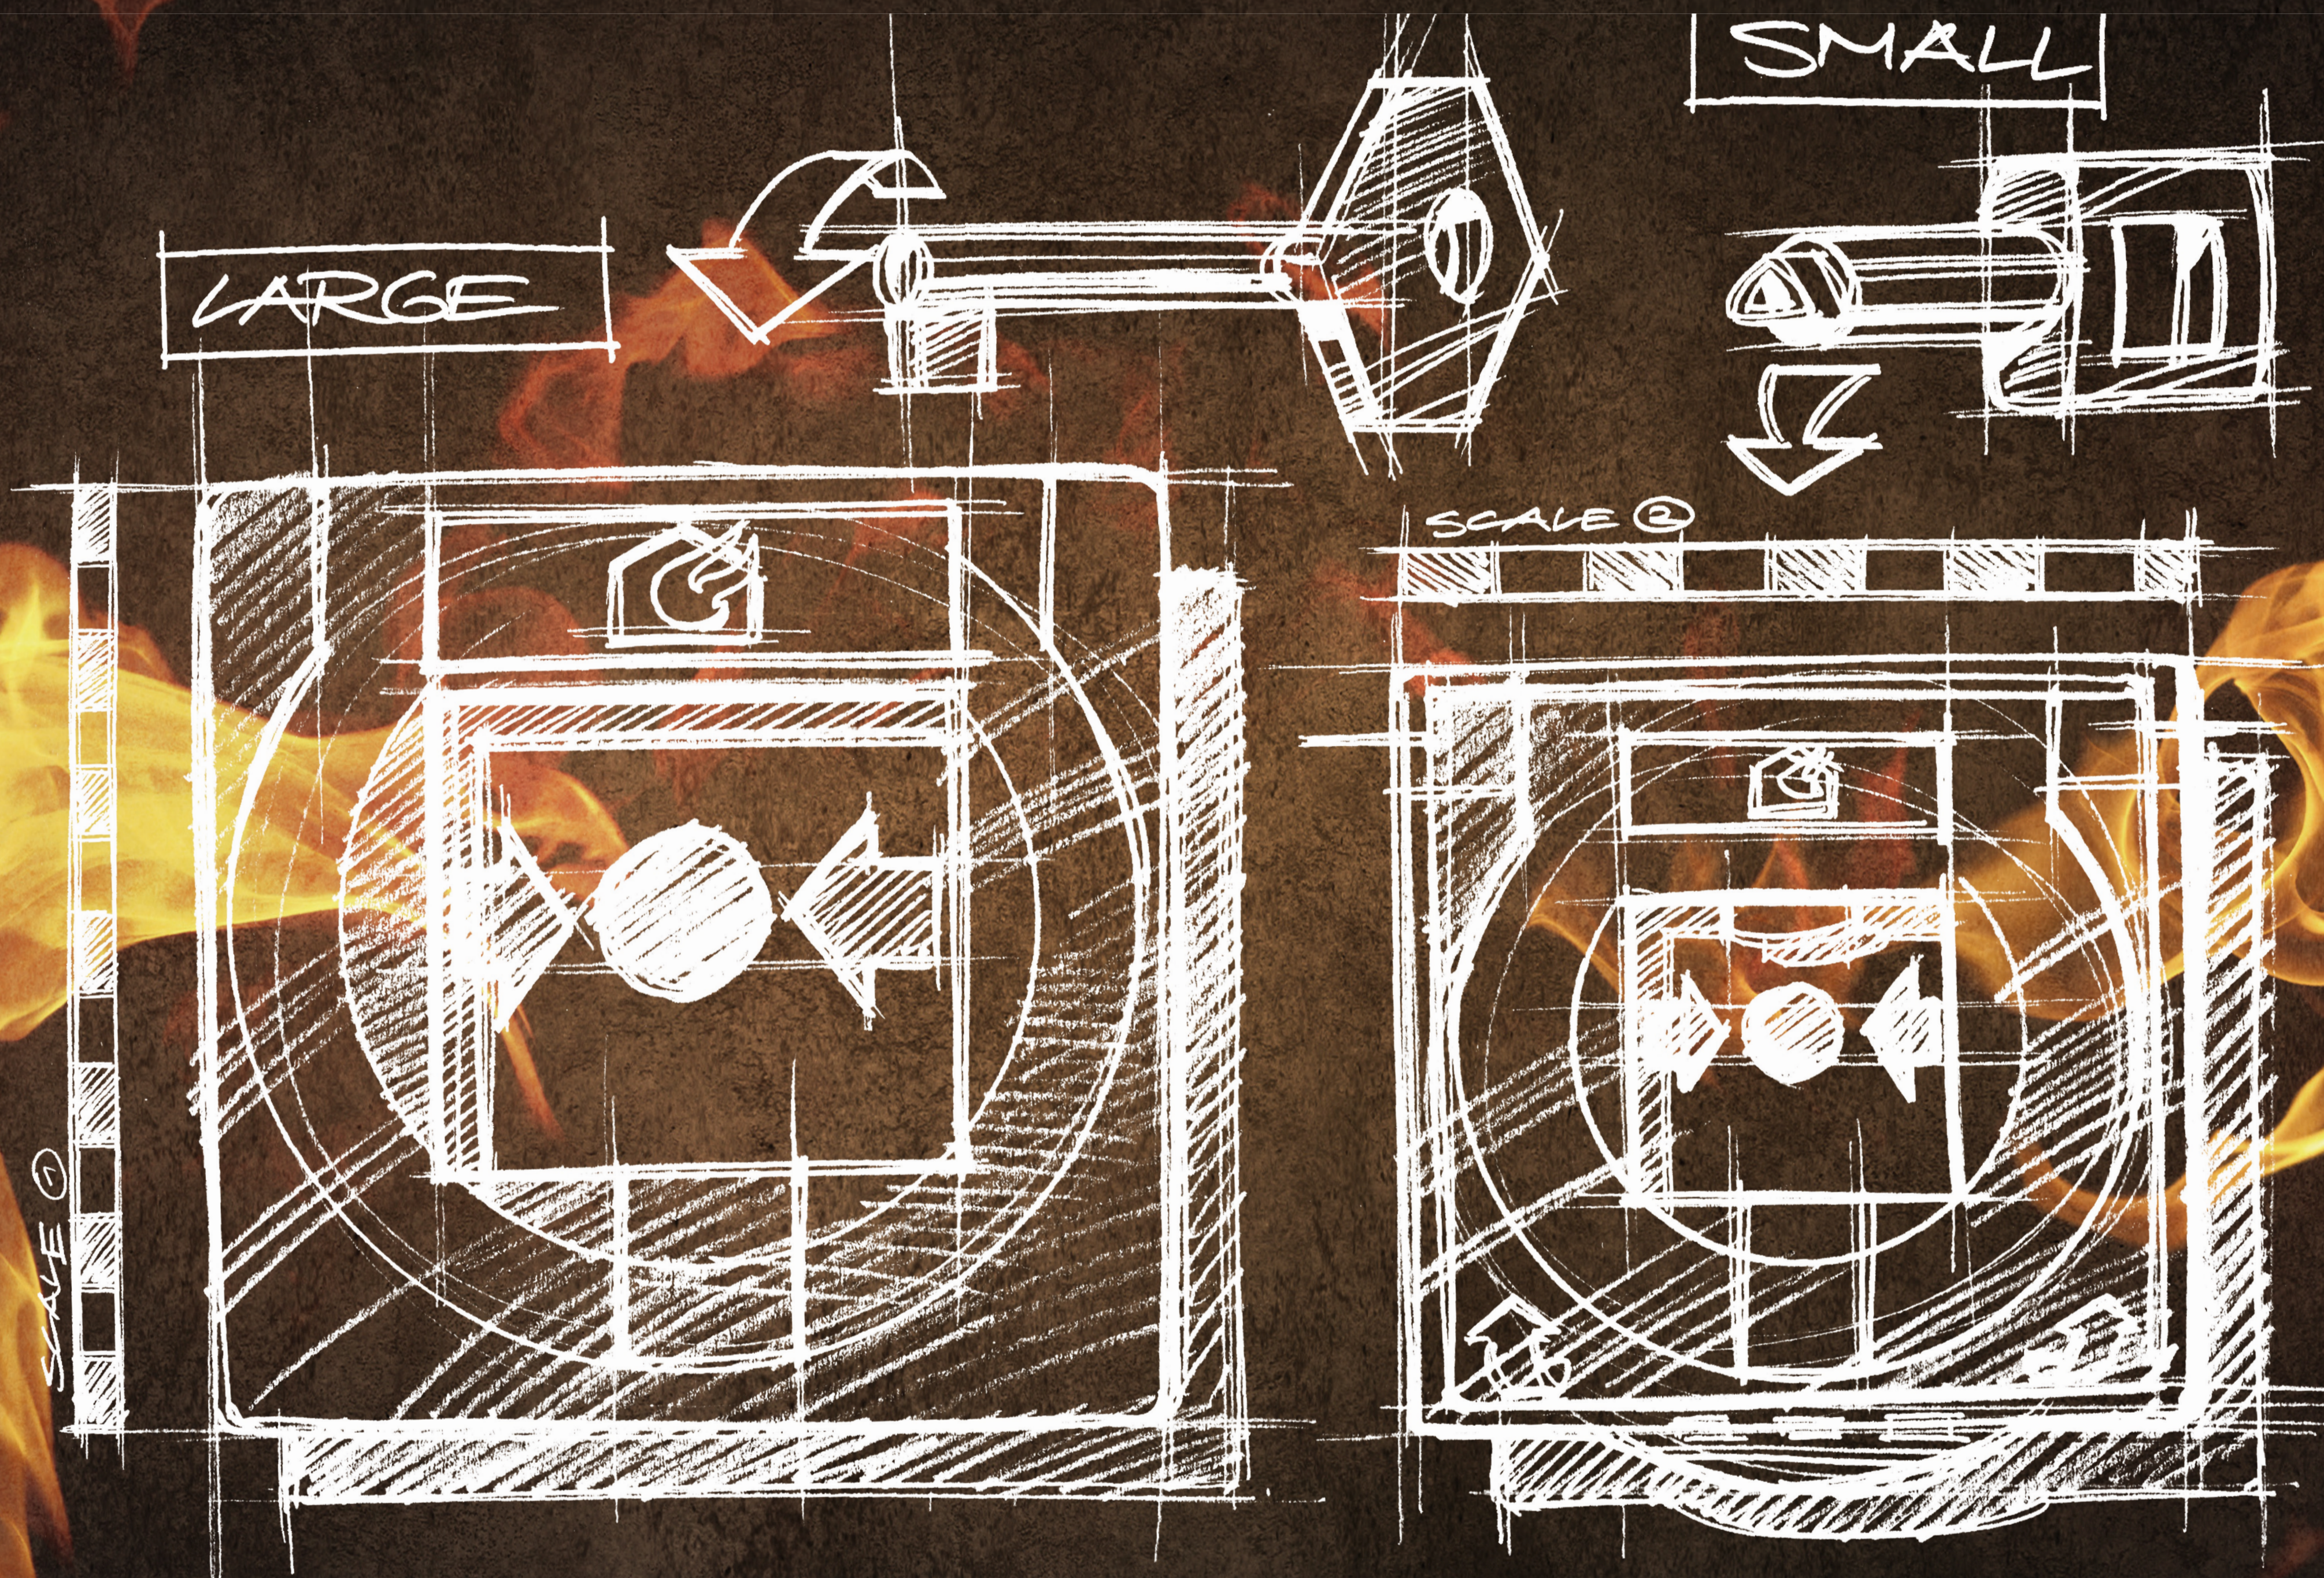

ESSER

by Honeywell

MANUAL CALL POINT